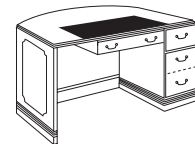

TW-15D Hutch
72"x15"x36"

Single Pedestal Desk
w/ Right/Left Hand Pedestal
TW-72-SR/SL: 72"x36"x29"
TW-66-SR/SL: 66"x30"x29"
TW-60-SR/SL: 60"x30"x29"

TW-72-LT-SR/SL
Single Pedestal Desk
w/ Right/Left Hand Pedestal
& Leather Inset
72"x36"x29"

TW-72-BOW-SR/SL
Single Pedestal Bowfront Desk
w/ Right/Left Hand Pedestal
72"x42"x29"

TW-72-BLT-SR/SL
Single Pedestal Bowfront Desk
w/ Right/Left Hand Pedestal
& Leather Inset
72"x42"x29"

TW-62A-SR/SL
Executive Height
Return, w/ Right/
Left Hand Pedestal
44"x24"x29"