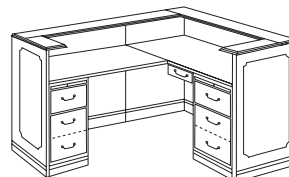

Reception Station-Desk w/ Return
TW-72-RC-SR-SL w/ TW-62A-RC
72"x36"x42" w/ 44"x24"x42"
TW-66-RC-SR-SL w/ TW-62A-RC
66"x30"x42" w/ 44"x24"x42"