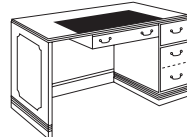

TW-514 Kneespace Credenza
72"x24"x29"

TW-512 Credenza w/ Doors
72"x24"x29"

TW-582 Double
Lateral File Credenza
72"x24"x29"

TW-80 Two Drawer
Lateral File
36"x24"x29"

TW-804 Four Drawer
Lateral File
36"x24"x56 1/2"

TW-15D Hutch
72"x15"x36"

Single Pedestal Desk
w/ Right/Left Hand Pedestal
TW-72-SR/SL: 72"x36"x29"
TW-66-SR/SL: 66"x30"x29"
TW-60-SR/SL: 60"x30"x29"

TW-72-LT-SR/SL
Single Pedestal Desk
w/ Right/Left Hand Pedestal
& Leather Inset
72"x36"x29"