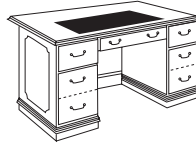

TW-72 Executive Desk
72"x36"x29"

TW-66 Executive Desk
66"x30"x29"
TW-60 Executive Desk
60"x30"x29"

TW-72 LT Executive Desk
w/ Leather Inset
72"x36"x29"

TW-72 BOW Executive Desk
w/ Bowfront
72"x42"x29"

TW-72 BLT Executive Desk
w/ Bowfront & Leather Inset
72"x42"x29"