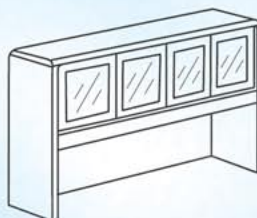

# popular configurations

**Bullet 'U' Station**  
104"x108"  
w/overhead storage

**Computer Workstation**  
84"x84"

**Left 'L' Shape**  
72"x60"

**Executive Hutch**  
72"x15"x40"  
w/Frosted Glass

**Lateral File Credenza w/Hutch**  
72"x69"