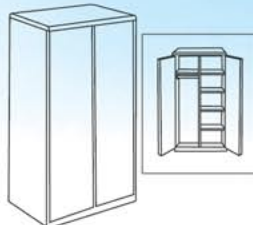

**WA-VB Visual Board**  
w/ 2 Cork Panels  
48"x48"x6"

**WA-15D**  
Storage Hutch w/ Doors  
72"x15"x40"

**BC-42S**  
Open Single Hutch  
36"x12"x38"

**WA-80D**  
Storage Cabinet  
36"x20"x29"

**WA-80**  
2-Dr. Lateral File  
36"x20"x29"

**WA-803**  
3-Dr. Lateral File  
36"x20"x41"

**WA-804**  
4-Dr. Lateral File  
36"x20"x53.5"

**WA-ST80/LAT**  
Storage Cabinet/Lateral File  
w/ Removable Shelf  
36"x24"x69"

**WA-ST/CO**  
Wardrobe/Storage Cabinet  
36"x24"x69"